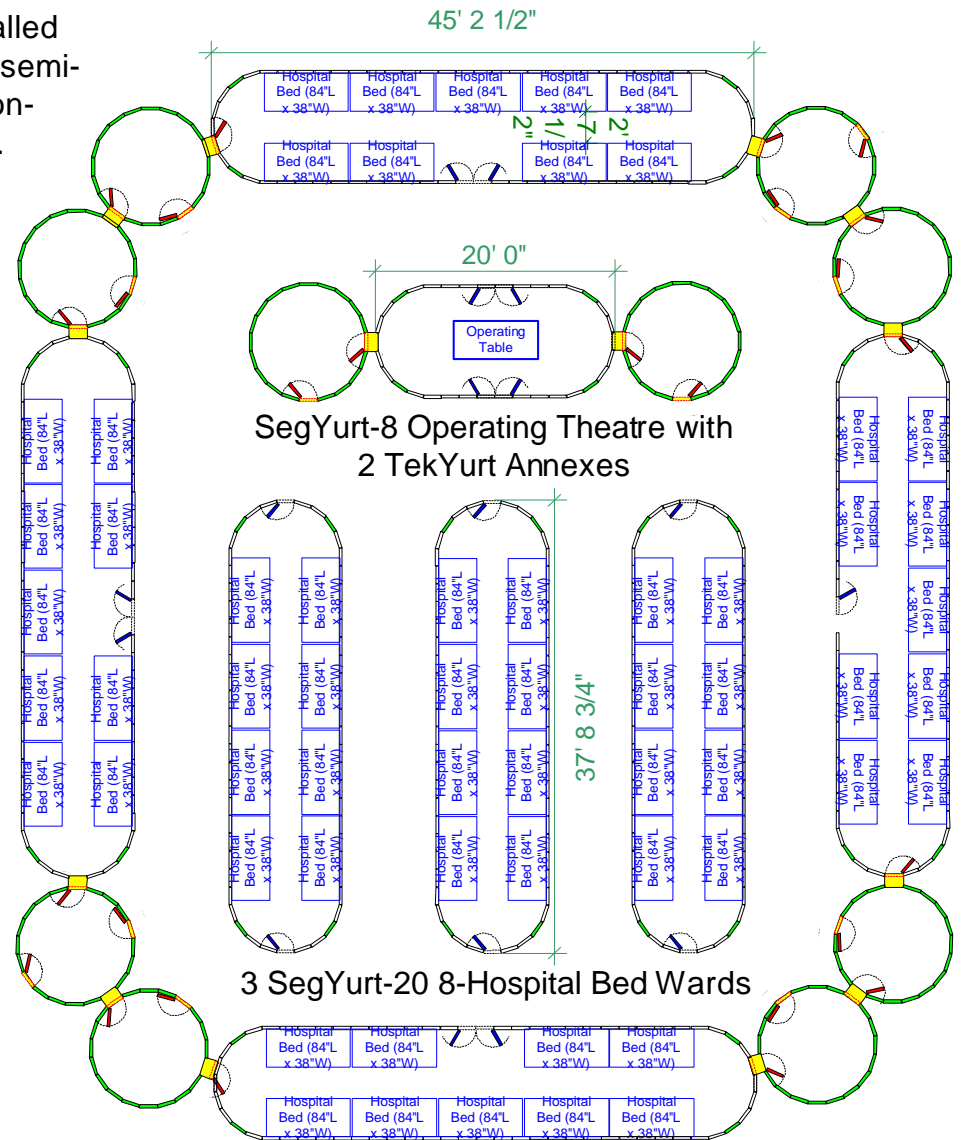

2-Room LiteYurt Structure

2-Room TekYurt Shelter

6-Room LiteYurt Structure

6-Room TekYurt Star Cluster

8-Room LiteYurt Controlled-Access Compound

10-Room TekYurt Controlled-Access Compound

SegYurt-8 Operating Theatre with 2 TekYurt Annexes

3 SegYurt-20 8-Hospital Bed Wards

SegYurt-25 9-Hospital Bed Ward with 38" side double door

**Demonstration Field Hospital** with controlled perimeter (only two entrances), Operating Ampitheatre with two annexes, and 8 TekYurt shelters for administrative, storage, and sanitary facilities