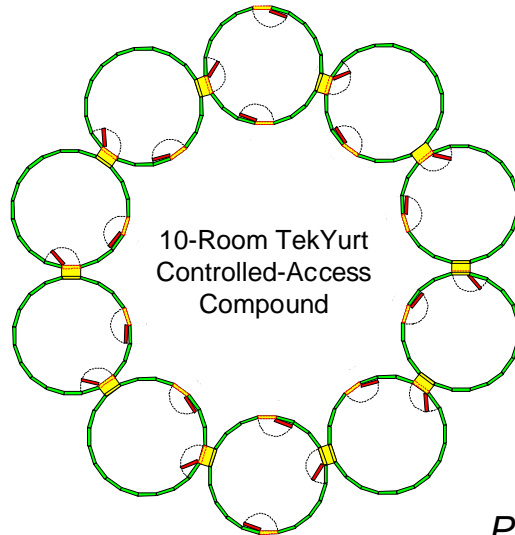

2-Room LiteYurt Structure

2-Room TekYurt Shelter

6-Room LiteYurt Structure

6-Room TekYurt Star Cluster

8-Room LiteYurt Controlled-Access Compound

10-Room TekYurt Controlled-Access Compound

SegYurt-8 Operating Theatre with 2 TekYurt Annexes

3 SegYurt-20 8-Hospital Bed Wards

SegYurt-25 9-Hospital Bed Ward with 38" side double door

**Demonstration Field Hospital** with controlled perimeter (only two entrances), Operating Ampitheatre with two annexes, and 8 TekYurt shelters for administrative, storage, and sanitary facilities