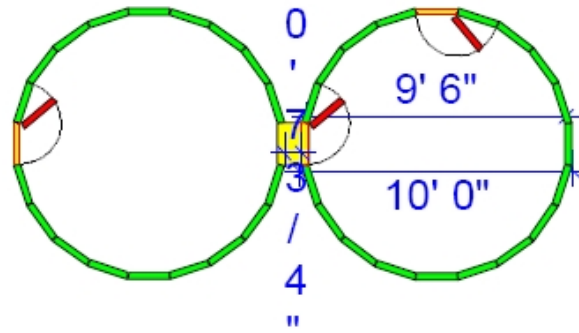

UtiYurts can be heated with a wood burning stove vented through the double-insulated roof vent.

The standard UtiYurt kit comes with a single long door and no window

 FOLDED HOMES		UtiYurt
Interior Size		
Inside Diameter	9' 5.5" (2.9 m)	
Interior Height at Walls	5' (1.5 m)	
Interior Height at Center	7' 4.5" (2.25 m)	
Interior Area	69.7 ft ² (6.5 m ²)	
Interior Volume	408.2 ft ³ (11.56 m ³)	
Exterior Size		
Exterior Diameter (at walls)	10' (3.05 m)	
Exterior Diameter (at ground flaps)	11' 6" (3.5 m)	
Shell Dimensions		
Wall & Roof Panel Thickness	3" (7.62 cm)	
Exterior Door Height	5' (1.5 m)	
Exterior Door Width	17.75" (45.1 cm)	
Shipping		
Individual Shelter Box Size	78" (198.1 cm) x 50" (127 cm) x 7.5" (19 cm)	
Number of Shelters / Shipping Container	108 / 40' container, 48 / 20' container	
Materials		
Polypropylene Shell	Standard	
Weight		
	160 lbs. (72.6 kg)	
Standard Features		
3" (7.62 cm) Insulated Vent/Chimney Flue	YES	
Wood-burning Stove Compatible	YES	
Latching Single Panel Long Door	YES	
Configurability		
Insulate with local Biomass	YES	
Add / swap doors and windows	YES	
Connect to other Yurts	YES (TekYurts & UtiYurts)	
Assembly		
Tools Required	None	
Assembly Complexity	Moderate	
Time Required 1st time (person hours)	12	
Team Required	1 minimum, 2+ recommended	
Discrete Parts Count		
Folding Plastic Sheet Parts	7	
Sheet Metal Parts	3	
Wing nuts, bolts, washers	3	
<small>Revision 9/27/2008</small>		