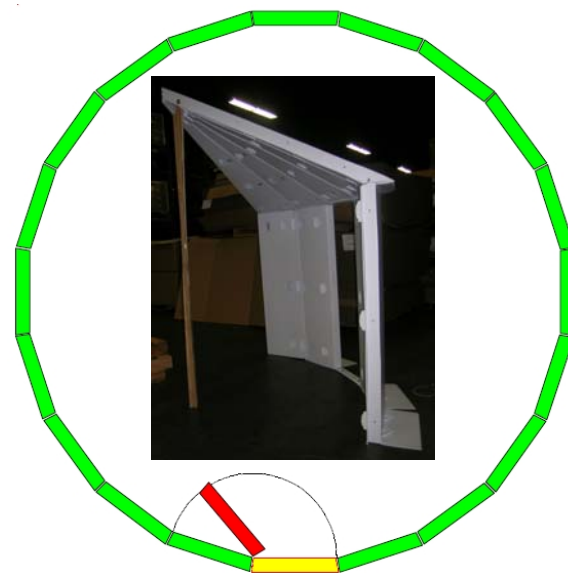

The **UtiYurt's** 3-inch (7.62 cm) thick double walls and roof provide a degree of physical and psychological shelter that considerably surpasses that offered by other rigid single-wall shelters or tents. They take advantage of passive ventilation to keep the shelter cool in hot environments and can be insulated for cold environments using any locally available biomass.

UtiYurts can be heated with a wood burning stove vented through the double-insulated roof vent.

The standard UtiYurt kit comes with a single long door and no window

 FOLDED HOMES		UtiYurt
Interior Size		
Inside Diameter	9' 5.5" (2.9 m)	
Interior Height at Walls	5' (1.5 m)	
Interior Height at Center	7' 4.5" (2.25 m)	
Interior Area	69.7 ft ² (6.5 m ²)	
Interior Volume	408.2 ft ³ (11.56 m ³)	
Exterior Size		
Exterior Diameter (at walls)	10' (3.05 m)	
Exterior Diameter (at ground flaps)	11' 6" (3.5 m)	
Shell Dimensions		
Wall & Roof Panel Thickness	3" (7.62 cm)	
Exterior Door Height	5' (1.5 m)	
Exterior Door Width	17.75" (45.1 cm)	
Shipping		
Individual Shelter Box Size	78" (198.1 cm) x 50" (127 cm) x 7.5" (19 cm)	
Number of Shelters / Shipping Container	108 / 40' container, 48 / 20' container	
Materials		
Polypropylene Shell	Standard	
Weight		
	160 lbs. (72.6 kg)	
Standard Features		
3" (7.62 cm) Insulated Vent/Chimney Flue	YES	
Wood-burning Stove Compatible	YES	
Latching Single Panel Long Door	YES	
Configurability		
Insulate with local Biomass	YES	
Add / swap doors and windows	YES	
Connect to other Yurts	YES (TekYurts & UtiYurts)	
Assembly		
Tools Required	None	
Assembly Complexity	Moderate	
Time Required 1st time (person hours)	12	
Team Required	1 minimum, 2+ recommended	
Discrete Parts Count		
Folding Plastic Sheet Parts	7	
Sheet Metal Parts	3	
Wing nuts, bolts, washers	3	
<small>Revision 9/27/2008</small>		